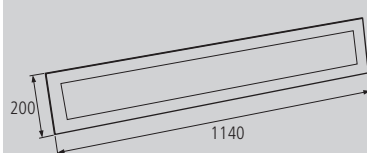

Material	Peso	Acabado	Extra	Ref.
Aluminio	0.76kg	Reflectante		MPLI *
Adhesivo		Reflectante		MPLA

Nota