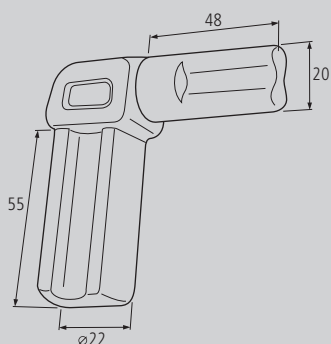

GUÍA FORJADA CORTA SHORT FORGED SUPPORT

Material	Peso	Acabado	Extra	Ref.
Forja	0.47kg			B57GC
Nota