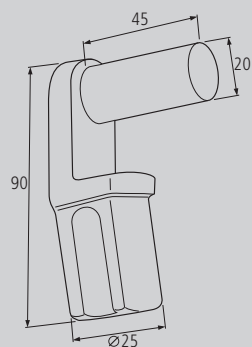

GUÍA FORJADA GIRATORIA ROTATING FORGED SUPPORT