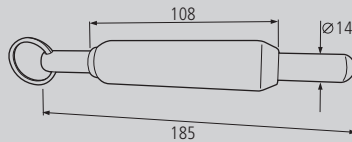

CIERRES DE GANADERO CATTLE CATCHES

CIERRES DE GANADERO CERRADOS CLOSED CATTLE CATCHES

CIERRE DE GANADERO Nº46 (GRANDE)
CATTLE CATCH No. 46 (LARGE)

Material	Peso	Acabado	Extra	Ref.
Acero	0.37kg			B46A

Nota

CIERRE DE GANADERO Nº46 (PEQUEÑO)
CATTLE CATCH No. 46 (SMALL)

Material	Peso	Acabado	Extra	Ref.
Acero	0.20kg			B46B

Nota

CIERRES DE GANADERO MUELLE EXTERIOR CATTLE CATCHES EXTERNAL COIL SPRING

CIERRE DE GANADERO Nº46 BIS
CATTLE CATCH No. 46 B

Material	Peso	Acabado	Extra	Ref.
Acero	0.35kg	Cincado		B46C

Nota

CIERRE DE GANADERO "MUELLE EXTERIOR" (VARILLA DE 10mm.)
CATTLE CATCH "EXTERNAL COIL SPRING" (10mm ROD)

Material	Peso	Acabado	Extra	Ref.
Acero	0.30kg			B46BM