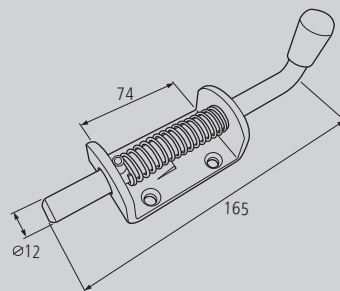

CIERRES DE GANADERO CATTLE CATCHES

CIERRES DE GANADERO CERRADOS CLOSED CATTLE CATCHES

CIERRE DE GANADERO Nº46 (GRANDE)
CATTLE CATCH No. 46 (LARGE)

Material	Peso	Acabado	Extra	Ref.
Acero	0.37kg			B46A

Nota

CIERRE DE GANADERO Nº46 (PEQUEÑO)
CATTLE CATCH No. 46 (SMALL)

Material	Peso	Acabado	Extra	Ref.
Acero	0.20kg			B46B

Nota

CIERRES DE GANADERO MUELLE EXTERIOR CATTLE CATCHES EXTERNAL COIL SPRING

CIERRE DE GANADERO Nº46 BIS
CATTLE CATCH No. 46 B

Material	Peso	Acabado	Extra	Ref.
Acero	0.35kg	Cincado		B46C

Nota

CIERRE DE GANADERO "MUELLE EXTERIOR" (VARILLA DE 10mm.)
CATTLE CATCH "EXTERNAL COIL SPRING" (10mm ROD)

Material	Peso	Acabado	Extra	Ref.
Acero	0.30kg			B46BM