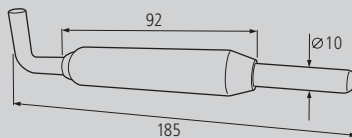

CIERRES DE GANADERO CATTLE CATCHES

CIERRES DE GANADERO CERRADOS CLOSED CATTLE CATCHES

CIERRE DE GANADERO Nº46 (GRANDE)
CATTLE CATCH No. 46 (LARGE)

Material	Peso	Acabado	Extra	Ref.
Acero	0.37kg			B46A

Nota

CIERRE DE GANADERO Nº46 (PEQUEÑO)
CATTLE CATCH No. 46 (SMALL)

Material	Peso	Acabado	Extra	Ref.
Acero	0.20kg			B46B

Nota

CIERRES DE GANADERO MUELLE EXTERIOR CATTLE CATCHES EXTERNAL COIL SPRING

CIERRE DE GANADERO Nº46 BIS
CATTLE CATCH No. 46 B

Material	Peso	Acabado	Extra	Ref.
Acero	0.35kg	Cincado		B46C

Nota

CIERRE DE GANADERO "MUELLE EXTERIOR" (VARILLA DE 10mm.)
CATTLE CATCH "EXTERNAL COIL SPRING" (10mm ROD)

Material	Peso	Acabado	Extra	Ref.
Acero	0.30kg			B46BM