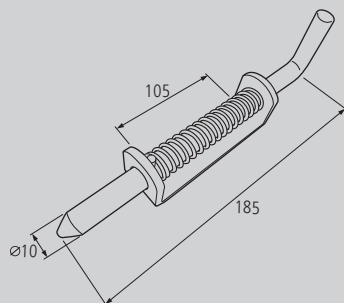

CIERRES DE GANADERO CATTLE CATCHES

CIERRES DE GANADERO CERRADOS CLOSED CATTLE CATCHES

CIERRE DE GANADERO Nº46 (GRANDE)
CATTLE CATCH No. 46 (LARGE)

Material	Peso	Acabado	Extra	Ref.
Acero	0.37kg			B46A

Nota

CIERRE DE GANADERO Nº46 (PEQUEÑO)
CATTLE CATCH No. 46 (SMALL)

Material	Peso	Acabado	Extra	Ref.
Acero	0.20kg			B46B

Nota

CIERRES DE GANADERO MUELLE EXTERIOR CATTLE CATCHES EXTERNAL COIL SPRING

CIERRE DE GANADERO Nº46 BIS
CATTLE CATCH No. 46 B

Material	Peso	Acabado	Extra	Ref.
Acero	0.35kg	Cincado		B46C

Nota

CIERRE DE GANADERO "MUELLE EXTERIOR" (VARILLA DE 10mm.)
CATTLE CATCH "EXTERNAL COIL SPRING" (10mm ROD)

Material	Peso	Acabado	Extra	Ref.
Acero	0.30kg			B46BM